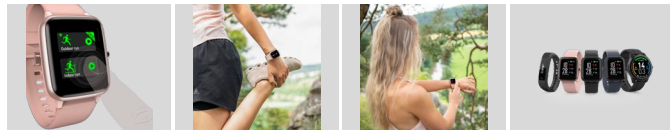

Smartwatch
"Fit Watch 5910, Full-Touch, integr. GPS, waterproof"

hama

Bluetooth Version	5.0
Additional Functions	Activity detection, Clock, Do not disturb Mode, GPS, Motion reminder, Music control, Notifications, Phone Search, Relaxation mode, Sportmodi, Stopwatch, Timer, Uhr, Weather Display
Material	Stainless Steel
Measuring Function	Average heart rate, Calorie burning, Distance, Heart rate, SWOLF, Sleep, Speed, Tempo, Training time

- You want to know exactly: display your exact route while jogging, cycling or hiking with the integrated GPS - no smartphone required
- Don't miss a message ever again: notifications via vibration alarm and display with message preview for WhatsApp, Facebook, SMS, calls, e-mails and much more
- Whether in the rain or the pool: protection class IP68 means that the water-tight fitness tracker is suitable for all activities in and on water
- Swipe like on a smartphone: user-friendly, full-colour 1.3" Full Touch LCD display for a quick overview of all functions
- Jogging, swimming or yoga: choose from 14 types of sport and obtain an analysis based on your choice
- Keep an eye on your pulse 24 hours a day: continuous heart rate measurement even during periods of rest and sleep
- Sweet dreams or turning thoughts over in your head: with the sleep analysis function, know exactly how your deep sleep, dream and waking phases are divided up
- With sound, everything runs better: Control music from the smartphone via the fitness watch, e.g. Start/Stop, next track and previous track

Rose/Rose Gold	00178605
Black/Grey	00178606
	10 HB