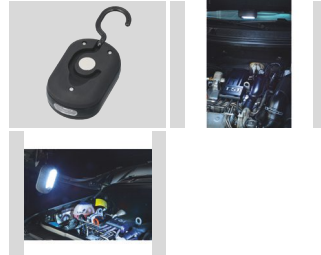

LED Outdoor Light

hama

"Oval Pro" LED Work Lamp, 18 Pcs. in Display

Shade of colour	Black
Width x Depth x Height	9,7 x 3,7 x 6,5 cm
Number of Batteries	3

- Shockproof thanks to particularly sturdy LED technology
- LED lights are brighter than conventional lamps
- LED lights are economical and thus more durable than conventional lamps
- The fold-out hook and the magnet offer various mounting options and allow attachment to tubes, cables, bars and metallic surfaces
- COB-LED for high lighting power and large area illumination
- 3 LEDs for front illumination
- 2 switching levels
- Plastic housing

	00185810
18	SC