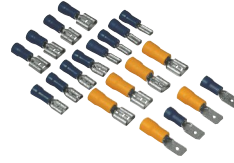

Crimp Connector Set

hama

**Tab Connectors, set I,
20 pieces**

- Spade connectors: 2 x 6.3 mm, blue, up to 2.5 mm² cables; 2 x 6.3 mm, yellow, up to 6.0 mm² cables
- Female disconnects: 4 x 2.8 mm, blue, up to 2.5 mm² cables; 4 x 4.8 mm, blue, up to 2.5 mm² cables; 4 x 6.3 mm, blue, up to 2.5 mm² cables; 4 x 6.3 mm, yellow, up to 6.0 mm² cables
- Spade connector which can be crimped
- Insulated

20	00042670		
	6	BK