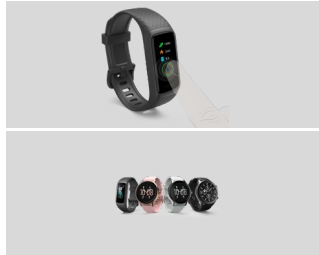

hama

"Fit Track 3910" Fitness Tracker, Waterproof, Heart rate, Blood Oxygen

Additional Functions	Activity detection, Clock, Dials, Do not disturb Mode, Drink Reminder, Finger-Touch Sensor, Flashlight, Menstrual cycle, Motion reminder, Music control, Notifications, Pedometer, Phone Search, Relaxation mode, Screen brightness adjustable, Sportmodi, Stopwatch, Timer, Uhr, Weather Display
IP protection class	IP68 (protection against dust entry and permanent immersion)
Measuring Function	Average heart rate, Blood oxygen, Calorie burning, Distance, Heart rate, SWOLF, Sleep, Speed, Stress, Tempo, Training time

- Don't miss a message ever again: notifications via vibration alarm and display with message preview for WhatsApp, Facebook, SMS, calls, e-mails and much more
- Whether in the rain or the pool: protection class IP68 means that the water-tight fitness tracker is suitable for all activities in and on water
- Swipe like on a smartphone: user-friendly, full-colour 1.05" Full Touch LCD display for a quick overview of all functions
- Jogging, swimming or yoga: there are 14 types of sport available and can be stored on the fitness tracker - get analyses specific to each type of sport with ease

Black	00178603
	10 HB

Bracelet

hama

Bracelet "Replacement for Fitbit Versa3 / Sense, universal"

Material	Thermoplastic Polyurethane (TPU)
Type of Closure	Folding Clasp

- Handles every challenge from sport and everyday life: replacement wrist strap made from flexible and long-lasting TPU - non-slip, dirt-repellent and washable

Black	00086243
Dark Blue	00086244
Burgundy	00086245
	40 BK

hama

Bracelet "Fantastic Feel for Apple Watch 38/40/41mm"

Material	Silicone
Type of Closure	Press Stud

- Sustainable and resource sparing: made from 20% recycled materials – good for you and good for the environment
- Non-sticky: special rubber surface prevents crumbs from sticking to the wrist strap

Black	00215631
Nude	00215633
Dark Blue	00215635
	6 HB

hama

Bracelet "Fantastic Feel for Apple Watch 38/40/41mm, Magnet"

Material	Silicone
Type of Closure	Magnetic Fastener

- A sophisticated hand flatterer: the silicone-look watch strap looks and feels great
- Non-sticky: the special finish prevents crumbs, dust or fluff from sticking to the silicone strap

Beige, Green	00136839
Beige, Orange	00136837
	6 HB