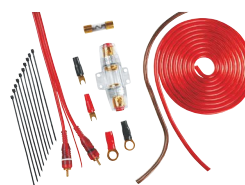

hama

Power Kit, 6 mm², OFC

Fuse Type	AGU
Fuse Value	30 A
Cross-Sectional Area (Mains Lead)	6 mm²
Power Cable (Length)	5 m
RCA Cable (Length)	5 m

- Inner conductor made of oxygen-free copper for improved transmission properties
- Suitable for devices with a total output of up to 360 W

Comprises:

		00062404
	8 BK