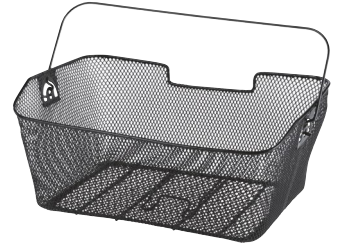

hama

Bicycle Basket for Luggage Carrier, black

Shade of colour	Black
Material	Metal Mesh (PE-Coated)
Width x Depth x Height	40 x 30 x 19 cm

- Bevelled, fine-meshed basket made of plastic coated metal braid
- Quick and easy to attach to the carrier
- With a stable carrying handle

00178115		
6	HT	

BICYCLE