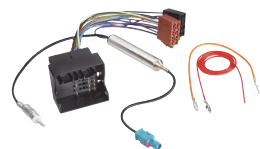

hama

Vehicle DIN Adapter with Phantom Powering for Audi + VW

- Speaker, power and antenna supply (FAKRA connection)

Suitable for:

- Audi:
- All models with Quadlock
- Seat:
- All models with Quadlock
- Skoda:
- All models with Quadlock
- VW:
- All models with Quadlock

Vehicle Specific	00080719
6	BK