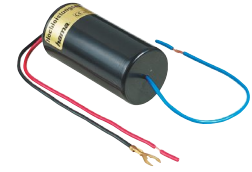

Interference Suppression Filter

hama

High-Power Interference Suppression Filter, 10 Amp

Damping	50,5 dB/4 KHz
Peak Power max.	10 A
Operating Voltage	6 - 16 V

- Suitable for car radios, amplifiers, equalizers, CB radio sets, etc.
- It should be connected in the 12 V supply line as close as possible to the load

	00045680
6 BK	

CAR HIFI

hama

Speaker Cable, 2x 2.5 mm², 1 m, MOQ/Qty 150 m, transparent

Structure	2 Wires

- Bare copper, E-Cu
- Made in Germany
- Wire structure: 0.15 mm

2.5 mm²	00086649
150 K.A.	

hama

Speaker Cable, 2x 0.75 mm², 1 m, MOQ/Qty 300 m, transparent

Structure	2 Wires

- Bare copper, E-Cu
- Made in Germany
- Wire structure: 0.20 mm

0.75 mm²	00086647
300 K.A.