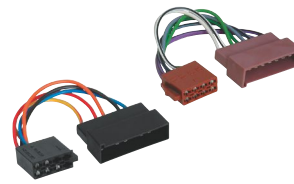

hama

Vehicle ISO Adapter for Ford/ Mazda

Radio Connection	ISO

- Speaker and power supply

Suitable for:

- Ford:
- Cougar from 01/1998
- Escort from 01/1993
- Fiesta from 12/1995
- Focus from 01/1998
- Ka from 01/1994
- Mondeo from 01/1994
- Mazda:
- 121 from 1996

Vehicle Specific	00045785
6	BK