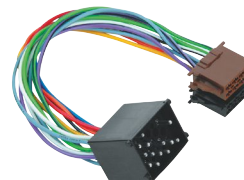

hama

Vehicle ISO Adapter for BMW

Radio Connection	ISO

- For all models that are prepared for radio installation
- Speaker and power supply

Suitable for:

- BMW:
- 3 Series Compact 03/1994 - 10/2000
- 3 Series E30 1985 - 1992
- 3 Series E36 12/1990 - 03/1998
- 3 Series E46 04/1998 - 12/2003
- 5 Series E34 1988 - 1996
- 5 Series E39 12/1995 - 08/2000

Vehicle Specific	00043679
6	BK