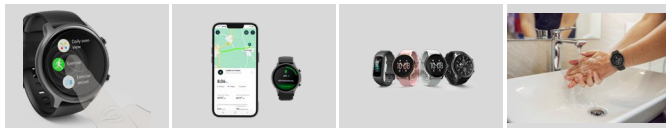

Clocks & Watches

SMARTWATCH

"Fit Watch 6910" Smart Watch, GPS, Waterproof, Heart Rate, Blood Oxygen

hama

Bluetooth Version	5.0
Additional Functions	Activity detection, Clock, Dials, Do not disturb Mode, Drink Reminder, Finger-Touch Sensor, GPS, Menstrual cycle, Motion reminder, Music control, Notifications, Phone Search, Relaxation mode, Screen brightness adjustable, Sportmodi, Stopwatch, Timer, Uhr, Weather Display
Material	Acrylonitrile-Butadiene-Styrene (ABS)/Polycarbonate (PC)/Thermoplastic Polyurethane (TPU)
Measuring Function	Average cadence, Average heart rate, Blood oxygen, Calorie burning, Distance, Heart rate, Pedometer, SWOLF, Sleep, Speed, Stress, Tempo, Training time

- You want to know exactly: display your exact route while jogging, cycling or hiking with the integrated GPS - no smartphone required
- Don't miss a message ever again: notifications via vibration alarm and display with message preview for WhatsApp, Facebook, SMS, calls, e-mails and much more
- Whether in the rain or the pool: protection class IP68 means that the water-tight fitness tracker is suitable for all activities in and on water
- Swipe like on a smartphone: user-friendly, full-colour 1.28" Full Touch LCD display for a quick overview of all functions
- Jogging, swimming or yoga: choose from 14 types of sport and obtain an analysis based on your choice
- Keep an eye on your pulse 24 hours a

- day: continuous heart rate measurement even during periods of rest and sleep
- Sweet dreams or turning thoughts over in your head: with the sleep analysis function, know exactly how your deep sleep, dream and waking phases are divided up
- Blood oxygen measurement: measures the oxygen in the blood when activated
- With sound, everything runs better: Control music from the smartphone via the fitness watch, e.g. Start/Stop, next track and previous track

Black/Dark Grey	00178610
	10 HB