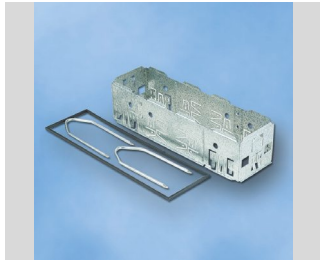

Mounting Frame

hama

ISO Slide-In Frame, universal

- Improved support and anchorage in the sound system slot

00043646		
16	BK