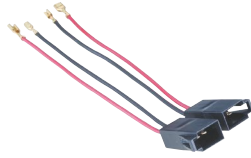

Speaker Adapter

hama

Speaker Adapter Cable for Opel/Renault/Seat/VW

- Makes installing retrofit speakers easy

Suitable for:

- Opel:
  - All models
- Renault:
  - All models
- Seat:
  - All models
- VW:
  - All models

			00045674
	6	BK	

Cable Set

hama

Power Cap Connection Kit, 16 mm²

Cross-Sectional Area - Power Cable	16 mm²
Power Cable (Length)	0.8 m

- Comprises:
  - 0.8 m power cable, 16 mm², red-transparent, with a gold-plated ring terminal, hole ø: 8.3 mm
  - 0.8 m power cable, 16 mm², brown-transparent, with a gold-plated ring terminal, hole ø: 8.3 mm
  - 2 fork terminals, gold-plated, inside ø: 4.3 mm
  - 2 ring terminals, gold-plated, inside ø: 8.3 mm

			00080737
	8	BK