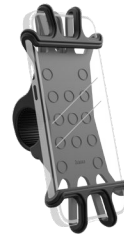

Black				<b>00201514</b>
		12	HB	

**hama**

**Universal Smartphone Bike Holder for Devices 6-8 cm Wide and 13-15 cm High**

Attachment	Silicone Holder
Material	Silicone
Model	bike-holder

- Flexible silicone holder for easy insertion and removal of the smartphone
- Easy mounting on the handlebar thanks to individually adjustable rubber band
- For smartphones with a max. of 6 - 8 cm and height of 13 - 15 cm
- For handlebars with a diameter of 2 - 3.5 cm

Black				<b>00183250</b>
		8	HB	

**hama**

**"Flexible" Bicycle Mobile Phone Holder, Universal for Handlebars**

Model	bike-holder
-------	-------------

- Flexible silicone holder for easy insertion and removal of the smartphone
- Easy mounting on the handlebar thanks to individually adjustable rubber band
- Suitable for every smartphone with and without case or protective sleeve