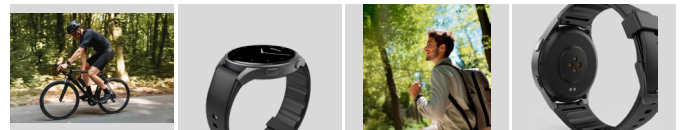

"8900" Smart Watch, GPS, AMOLED 1.43", Telephone Function, Alexa, Round, bl

hama

Bluetooth Version	5.3
Additional Functions	Activity detection, Calendar, Camera control, Clock, Dials, Do not disturb Mode, Drink Reminder, Finger-Touch Sensor, GPS, Menstrual cycle, Motion reminder, Music control, Notifications, Pedometer, Phone Search, Relaxation mode, Screen brightness adjustable, Sportmodi, Stopwatch, Stress tracker, Timer, Tracker Search, Uhr, Weather Display
Material	Aluminium Alloy/Silicone
Measuring Function	Average cadence, Average heart rate, Blood oxygen, Calorie burning, Distance, Heart rate, Pedometer, Puls, SWOLF, Sleep, Speed, Stress, Tempo, Training time

- Full-touch and razor-sharp: responsive, full-colour 1.43" AMOLED display for easy operation and quick overview of all functions
- Resistant aluminium alloy: the filigree housing of the smart watch is round, robust and impresses as an elegant fitness watch
- Route recording worldwide: GPS records the course of the route - precise GPS without a smartphone
- High up: the smartwatch with (barometric) altimeter tracks the altitude metres of your tour - ideal for jogging, cycling or hiking
- Easy telephoning: make and accept calls on the watch - spontaneous hands-free talking without a mobile phone, e.g. when cooking, doing sports, on the move
- Built-in voice assistant: connect to an Alexa account and e.g. check weather or control Smart Home by voice command
- Vibration and display indication: read WhatsApp messages directly on the smart watch - also e-mails, Instagram, etc.
- Whether it's raining or in the pool: waterproof smart watch with IP68 protection class suitable for many activities in and around water - whether swimming, snorkelling or sailing
- Strength training, tennis or yoga: choose from 110 types of sport and obtain an analysis based on your choice

Black/Dark Grey	00178611
	10 HB

SMARTWATCH