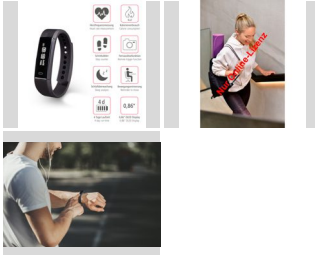

Pulse/Sport Watch

hama

"Fit Track 1900" Fitness Tracker, Pulse Meter, Calories, Sleep Analysis

Additional Functions	Finger-Touch Sensor, Pedometer, Uhr
Display	Fat burning indicator
IP protection class	IP65 (protection against dust entry and continuous rain)
Measuring Function	Calorie burning, Distance, Puls

- Your pulse at a glance: activate heart rate measurement whenever you want to know how fast your heart is beating
- Sweet dreams or turning thoughts over in your head: with the sleep analysis function, know exactly how your deep sleep, dream and waking phases are divided up
- Even more networking: in combination with Apple Health, get even more analyses for a healthy lifestyle
- This is an app you can rely on: "FitPro" is quality assurance-tested and all of its functions have been extensively tested in Germany

Black	00178600
	50 HB