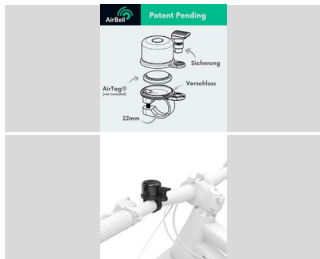

BICYCLE

hama

"AirBell" Bicycle Bell, with AirTag Holder, Ø 2.2 cm, 85 dB

Shade of colour	Black

- The AirTag transmitter can be inconspicuously accommodated on the bicycle bell: so you can quickly find your bike or e-bike in the parking area or if it's stolen
- Attach the transmitter quickly and easily to the AirTag holder inside the bell
- Simply connect to the iOS app "Find My" and get access to the location of the bike
- Also suitable for electric scooters, pushchairs, children's scooters, etc.
- For handlebars 2.2 cm in diameter

00210498		
8	HB