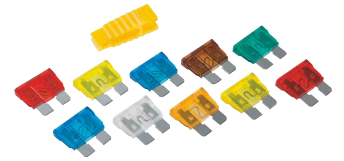

Fuse Kit

hama

Set of Blade Type Fuses,
10 parts

- 1 x 5 A, brown / 1 x 7.5 A, orange / 2 x 10 A, red / 2 x 15 A, blue / 2 x 20 A, yellow / 1 x 25 A, white / 1 x 30 A, green
- With a clip for easily removing the fuses

	00136653
50 BK