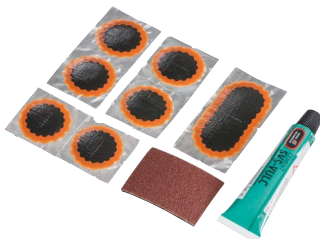

BICYCLE

Repair Kit

hama

Bicycle Patch Kit, 9 Pcs.

- Kit comprising:
- 7 different patches (6 x Ø 2.5 cm and 1 x 5.0 x 2.5 cm)
- 1 x emery paper with special rubber pad
- 1 x vulcanising fluid, 5 g
- In handy PP box for storage

			00178130
	10	SC