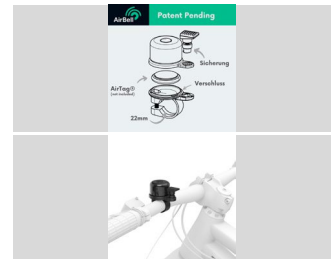

hama

"AirBell" Bicycle Bell, with AirTag Holder, Ø 2.2 cm, 85 dB

Shade of colour	Black

- The AirTag transmitter can be inconspicuously accommodated on the bicycle bell: so you can quickly find your bike or e-bike in the parking area or if it's stolen
- Attach the transmitter quickly and easily to the AirTag holder inside the bell
- Simply connect to the iOS app "Find My" and get access to the location of the bike
- Also suitable for electric scooters, pushchairs, children's scooters, etc.
- For handlebars 2.2 cm in diameter

				00201841
		8	HB	

BICYCLE