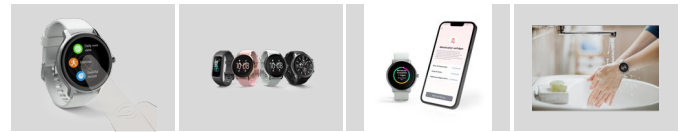

Smartwatch
"Fit Watch 4910 Waterproof Heart
Rate Blood Oxygen"

hama

Additional Functions	Activity detection, Clock, Dials, Do not disturb Mode, Drink Reminder, Finger-Touch Sensor, Menstrual cycle, Motion reminder, Music control, Notifications, Phone Search, Relaxation mode, Screen brightness adjustable, Sportmodi, Stopwatch, Timer, Uhr, Weather Display
Material	Aluminium Alloy/Polycarbonate (PC)/Silicone
Measuring Function	Average cadence, Average heart rate, Blood oxygen, Calorie burning, Distance, Heart rate, Pedometer, SWOLF, Sleep, Speed, Stress, Tempo, Training time

- Don't miss a message ever again: notifications via vibration alarm and display with message preview for WhatsApp, Facebook, SMS, calls, e-mails and much more
- Whether in the rain or the pool: protection class IP68 means that the water-tight fitness tracker is suitable for all activities in and on water
- Swipe like on a smartphone: user-friendly, full-colour 1.09" Full Touch LCD display for a quick overview of all functions
- Jogging, swimming or yoga: choose from 15 types of sport and obtain an analysis based on your choice
- Keep an eye on your pulse 24 hours a

- day: continuous heart rate measurement even during periods of rest and sleep
- Sweet dreams or turning thoughts over in your head: with the sleep analysis function, know exactly how your deep sleep, dream and waking phases are divided up
- Blood oxygen measurement: measures the oxygen in the blood when activated

Pink/Rose Gold	00178608
Grey/Silver	00178609
	10 HB