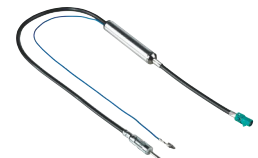

hama

Antenna Adapter "for VW, Fakra/Z-Socket"

- For Audi (all models from 2002)
- For Citroën (all models from 09/2005)
- For Seat (all models from 2002)
- For Skoda (all models from 2002)
- For VW (all models from 2002)
- For Opel (all models from 2005)

Car DIN Adapter			00062296
	6	BK