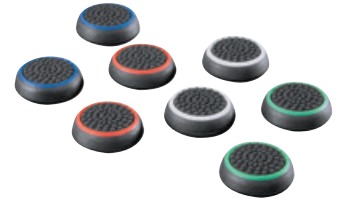

Black	00115496
6 HB	

Game Console Trigger Attachments

hama

Game Console Trigger Attachments "8in1 Colors for PS4"

- Customises the controller with different colours (black/white, black/blue, black/red, black/green)
- All 8 attachments create additional grip thanks to their textured surface structure and prevent slipping
- Simply click onto the control sticks