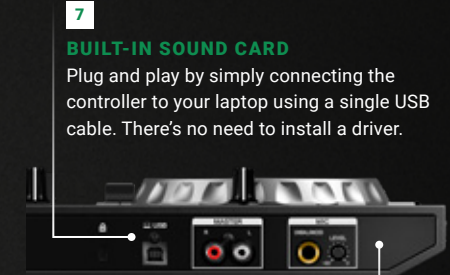

PRODUCT FEATURES

1 IMPROVED, INTUITIVE INTERFACE
The layout design is inherited from the top models in the DDJ-S series. The jog wheels, Performance Pads and all the knobs and fader positions in the mixer section enable intuitive, professional performances.